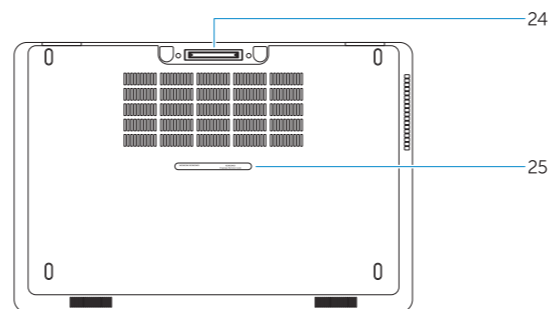

14. Čitač otiska prsta (dodatna oprema)
15. Svjetlo statusa bežične veze
16. Svjetlo statusa baterije
17. Indikator aktivnosti tvrdog pogona
18. Svjetlo statusa napajanja
19. Zvučnici
20. Podloga osjetljiva na dodir
21. Čitač pametne kartice (opcionarno)
22. Priključak za slušalice
23. Utor za sigurnosni kabel
24. Priključak za stanicu (opcionarno)
25. Najlepnica servisne oznake

1. Hálózati csatlakozó
2. VGA csatlakozó
3. USB 3.0 csatlakozók
4. Mikrofonok (opcionális)
5. Kamera
6. Kamera állapot jelzőfény
7. HDMI csatlakozó
8. Tápcsatlakozó
9. Mikrofon
10. Bekapcsológomb
11. USB 3.0 csatlakozó PowerShare-rel
12. Memóriakártya-olvasó
13. Érintkező nélküli SmartCard olvasó (opcionális)

14. Ujjlenyomat leolvasó (opcionális)
15. Vezeték nélküli állapot jelzőfény
16. Akkumulátor állapot jelzőfény
17. Mervelemmez-meghajtó aktivitás jelzőfény
18. Bekapcsolás állapot jelzőfény
19. Hangszórók
20. Érintőpad
21. SmartCard olvasó (opcionális)
22. Fejhallgató csatlakozó
23. Biztonsági kábel foglalata
24. Dokk csatlakozó (opcionális)
25. Szerviz fül címke

1. Сетевой разъем
2. Разъем VGA
3. Разъемы USB 3.0
4. Микрофоны (заказываются дополнительно)
5. Камера
6. Индикатор состояния камеры
7. Разъем HDMI
8. Разъем питания
9. Микрофон
10. Кнопка питания
11. Разъем USB 3.0 с поддержкой функции PowerShare
12. Устройство чтения карт памяти
13. Устройство чтения бесконтактных smart-карт (заказывается дополнительно)

1. Mrežni konektor
2. VGA konektor
3. USB 3.0 konektori
4. Mikrofon (opciono)
5. Kamera
6. Svetlo za status kamere
7. HDMI konektor
8. Konektor za napajanje
9. Mikrofon
10. Taster za napajanje
11. USB 3.0 konektor sa PowerShare funkcijom
12. Čitač memorijskih kartica
13. Čitač beskontaktnih smart kartica (opciono)

14. Устройство для считывания отпечатков пальцев (заказывается дополнительно)
15. Индикатор состояния беспроводной сети
16. Индикатор состояния батареи
17. Индикатор активности жесткого диска
18. Световой индикатор состояния питания
19. Динамики
20. Сенсорная панель
21. Устройство чтения smart-карт (заказывается дополнительно)
22. Разъем для наушников
23. Гнездо защитного кабеля
24. Разъем Dock (заказывается дополнительно)
25. Ярлык с меткой обслуживания

14. Čitač otisaka prstiju (opciono)
15. Svetlo za status bežične funkcije
16. Svetlo za status baterije
17. Lampica za aktivnost čvrstog diska
18. Svetlo za status napajanja
19. Zvučnici
20. Tabla osjetljiva na dodir
21. Čitač smart kartica (opciono)
22. Konektor za slušalice
23. Slot za zaštitni kabl
24. Dok konektor (opciono)
25. Servisna oznaka