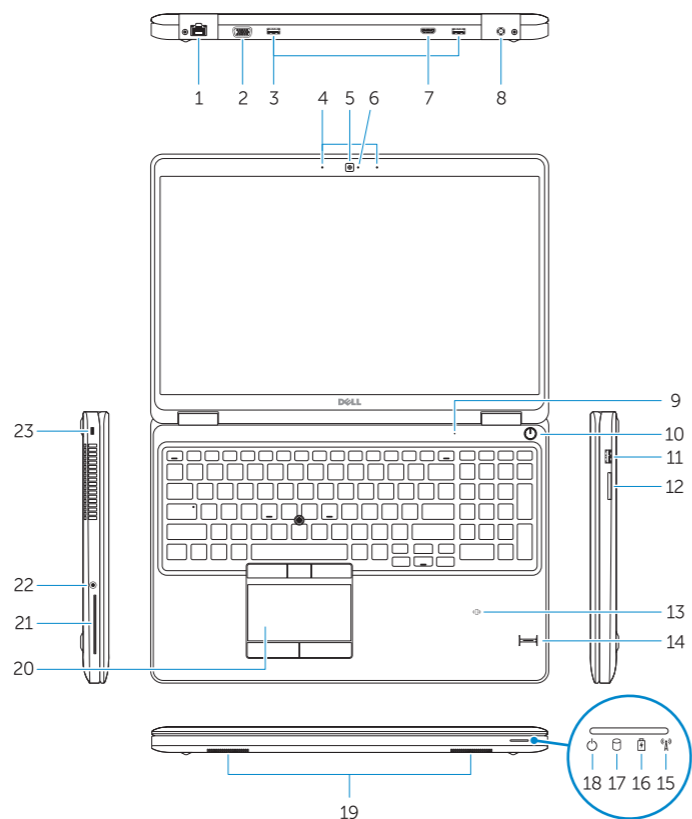

## Features

Značajke | Jellemzők | Компоненты | Funkcije

1. Network connector
2. VGA connector
3. USB 3.0 connectors
4. Microphones (optional)
5. Camera
6. Camera-status light
7. HDMI connector
8. Power connector
9. Microphone
10. Power button
11. USB 3.0 connector with PowerShare
12. Memory-card reader
13. Contactless smart-card reader (optional)